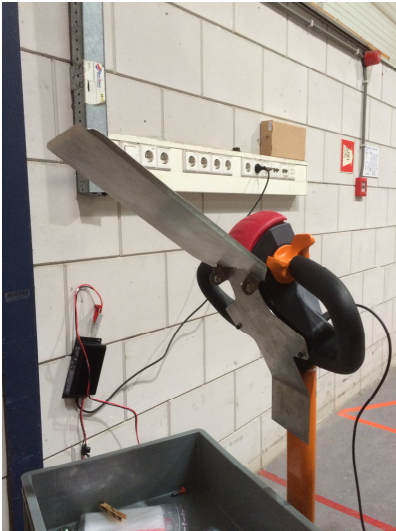

Document Tableau